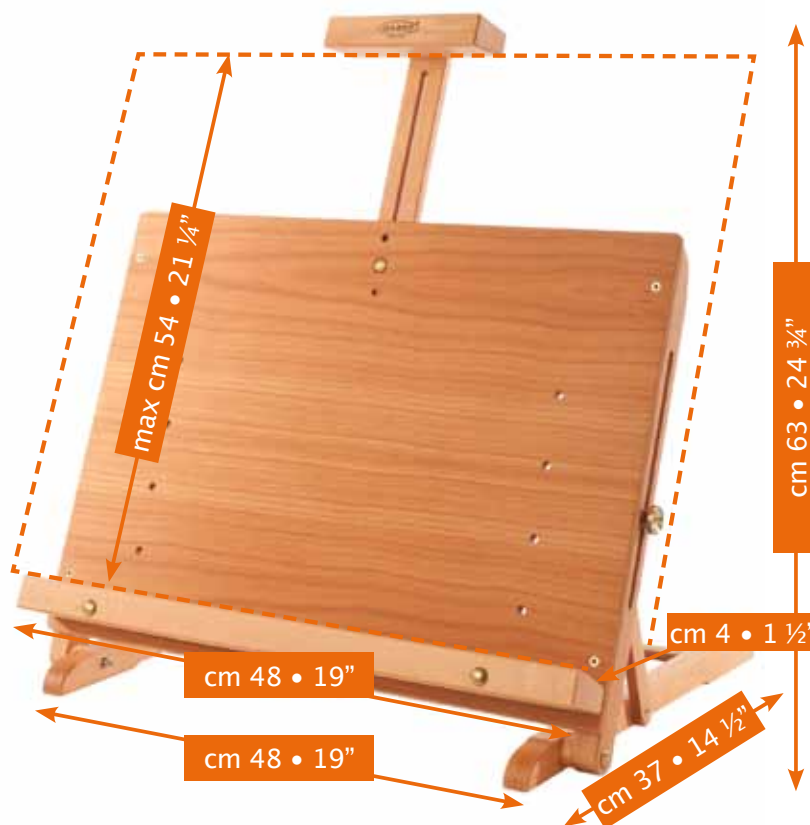

M/34

Canvas
max 5 kg
11 lbs

2,1 kg
4½ lbs

DISPLAY

- Constructed of oiled, stain-resistant beech wood
- Canvas can be angled from vertical to a horizontal table position
- Canvas holder height is adjusted in 5 positions by 2 wing nuts
- Ideal for oil and as lectern for books