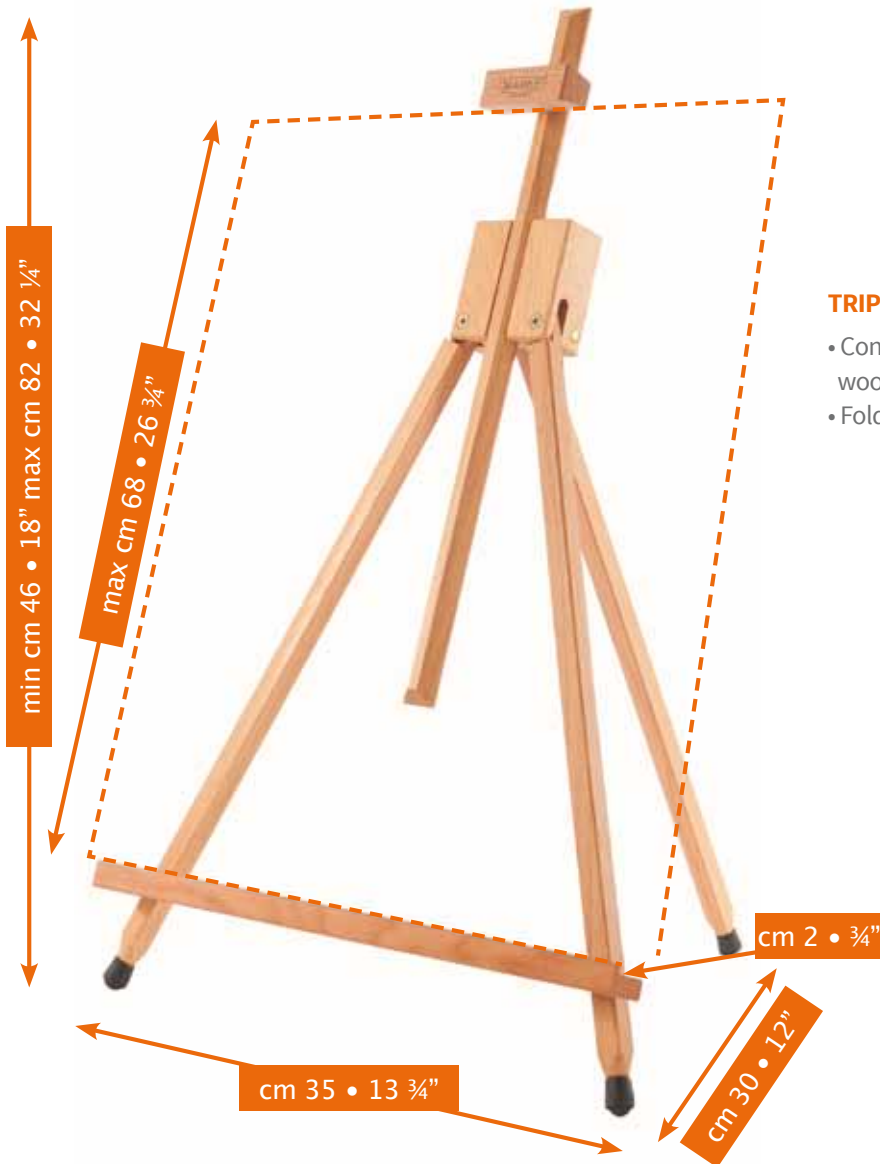

500 gr
1 lbs

Canvas
max 1 kg
2 lbs

M/15

TRIPOD

- Constructed of oiled, stain-resistant beech wood
- Folding tripod

Video installation and operating instruction